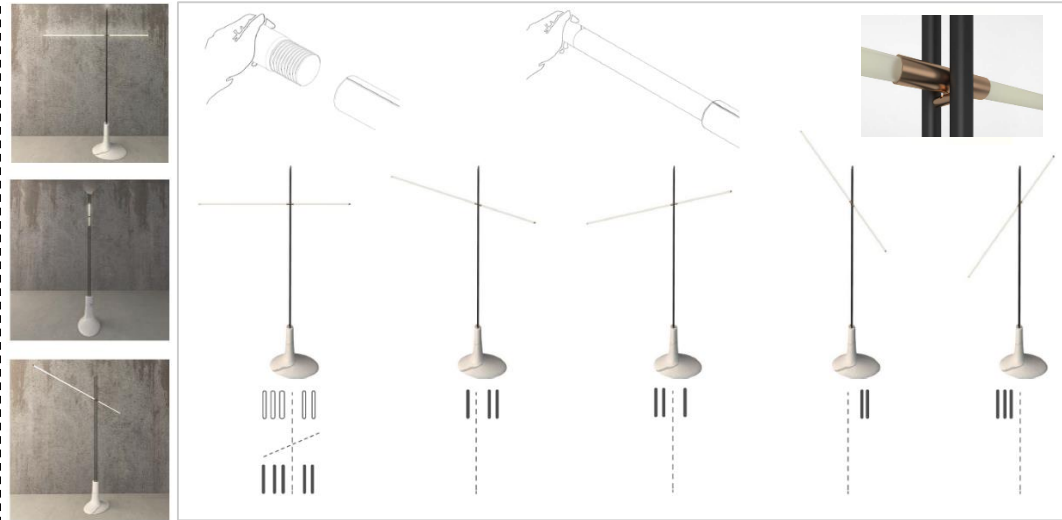

Availability

Cession, Research, Development and Experimentation.

Abstract

Equilium is a floor lamp. Its innovative features consist in maximum reduction of the use of materials and in versatility for multi-purpose use.

The lighting element is made up of integrated and removable tubular modules and it's balancing by means of counterweights of the lighting rod that rotates on its pivot; the latter is connected to two vertical tubular support inserted in the marble base, also lighting body.

The key elements of the system are:

- two horizontal rods, connected to the vertical ones by means of a mechanism that guarantees movement;
- the knot, which was made with silicone modules that guarantee the sliding inside the temples, and a fulcrum articulated by a clutch;
- the third element is the marble base.

The lamp is equipped with a marble base and a pairs of vertical steel rods and an horizontal steel road, containing two different always of LED-based lighting systems:

- that of the vertical rods, dedicated to the illumination environment and diffuse (with dimmer switch);
- that the auction horizontal, dedicated to punctual and horizontally adjustable lighting.