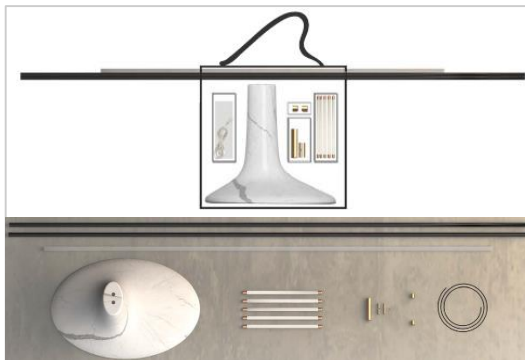

Technologies & Advantages

The Equilineum lighting device, is configured as a perfect Italian Style floor lamp, or according to the characteristics of the Design Made in Italy. Equilineum materializes the experience of the weight of the light.

The lamp is equipped with a marble base and a pairs of vertical steel rods and an horizontal steel road, containing two different always of LED-based lighting systems:

- that of the vertical rods, dedicated to the illumination environment and diffuse (with dimmer switch);
- that the auction horizontal, dedicated to punctual and horizontally adjustable lighting.

In particular, the horizontal rod can be pivoted, and therefore rotate, around a connection fulcrum, so that Equilineum can assume different configurations, which generate just as many experiences of illumination:

- unscrewing the caps horizontal end of the element, the user is able to insert more modular lightweight elements that integrate punctual light;
- further ambient lighting is provided on the ends of the vertical tubular supports, that means a stable ambient light that integrates the general lighting of environment.

Applications

The main areas of application are in the supply of lighting systems and accessories for the home and for high-end hotels.

CONTACTS

➤ PHONE NUMBERS
+39.06.49910888
+39.06.49910855

➤ EMAIL
u_brevetti@uniroma1.it

SAPIENZA
UNIVERSITÀ DI ROMA

ASuRTT _ UFFICIO VALORIZZAZIONE E TRASFERIMENTO TECNOLOGICO
SETTORE BREVETTI E TRASFERIMENTO TECNOLOGICO

➤ <http://uniroma1.it/ricerca/brevetti>