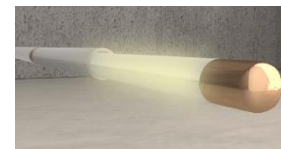

Technologies & Advantages

The Equilineum lighting device, is configured as a perfect Italian Style floor lamp, or according to the characteristics of the Design Made in Italy. Equilineum materializes the experience of the weight of the light.

The lamp is equipped with a marble base and a pairs of vertical steel rods and an horizontal steel road, containing two different always of LED-based lighting systems:

- that of the vertical rods, dedicated to the illumination environment and diffuse (with dimmer switch);
- that the auction horizontal, dedicated to punctual and horizontally adjustable lighting.

In particular, the horizontal rod can be pivoted, and therefore rotate, around a connection fulcrum, so that Equilineum can assume different configurations, which generate just as many experiences of illumination:

- unscrewing the caps horizontal end of the element, the user is able to insert more modular lightweight elements that integrate punctual light;
- further ambient lighting is provided on the ends of the vertical tubular supports, that means a stable ambient light that integrates the general lighting of environment.

Applications

The main areas of application are in the supply of lighting systems and accessories for the home and for high-end hotels.

CONTACTS

➤ PHONE NUMBERS
+39.06.49910888
+39.06.49910855

➤ EMAIL
u_brevetti@uniroma1.it

SAPIENZA
UNIVERSITÀ DI ROMA

ASuRTT _ UFFICIO VALORIZZAZIONE E TRASFERIMENTO TECNOLOGICO
SETTORE BREVETTI E TRASFERIMENTO TECNOLOGICO

➤ <http://uniroma1.it/ricerca/brevetti>